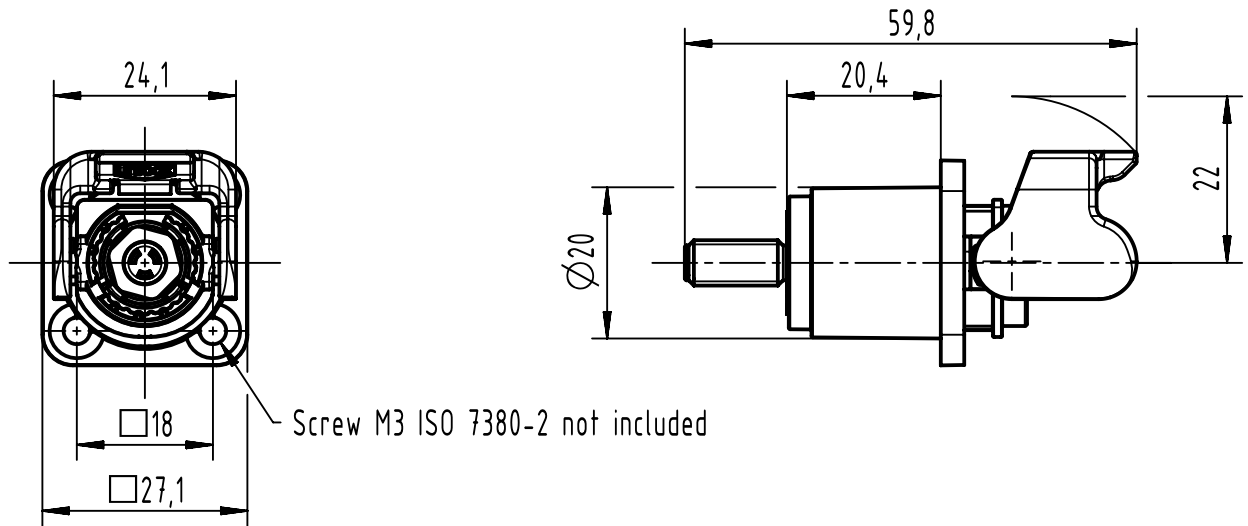

A

B

C

D

Pannel cut out

	All rights reserved Department EL PD	All Dimensions in mm Original Size DIN A4	Scale 1:1	Free size tol.	Ref.	
		HARTING D-32339 Espelkamp	Created by SHENGJ	Inspected by WANGSTE	Standardisation ROEBEN	Date 2022-09-20
Title Han® S 120 HBM w. MC M6 blue UP					Doc-Key / ECM-Nr. 100984409/UGD/000/B 500000225710	
			Type TB	Number 09 93 001 1328	Rev. B	Page 1/1