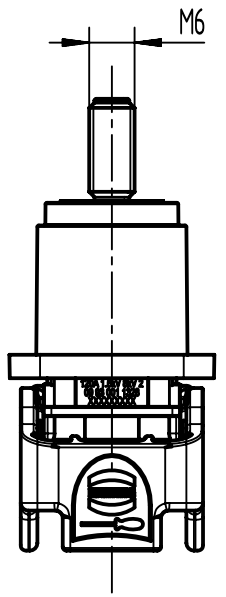

A

B

C

D

Pannel cut out

	All rights reserved Department EL PD	All Dimensions in mm Original Size DIN A4	Scale 1:1	Free size tol.	Ref.	
		HARTING D-32339 Espelkamp	Created by SHENGJ	Inspected by WANGSTE	Standardisation ROEBEN	Date 2022-09-20
Title Han® S 120 HBM w. MC M6 blue UP					Doc-Key / ECM-Nr. 100984409/UGD/000/B 500000225710	
			Type TB	Number 09 93 001 1328	Rev. B	Page 1/1