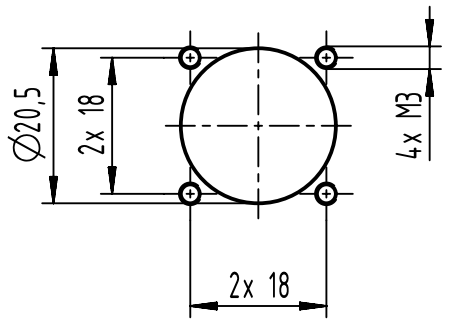

A

B

C

D

Pannel cut out

	All rights reserved Department EL PD	All Dimensions in mm Original Size DIN A4	Scale 1:1	Free size tol.	Ref.	
		HARTING D-32339 Espelkamp	Created by SHENGJ	Inspected by WANGSTE	Standardisation ROEBEN	Date 2022-09-20
Title Han® S 120 HBM w. MC M6 blue UP					Doc-Key / ECM-Nr. 100984409/UGD/000/B 500000225710	
			Type TB	Number 09 93 001 1328	Rev. B	Page 1/1